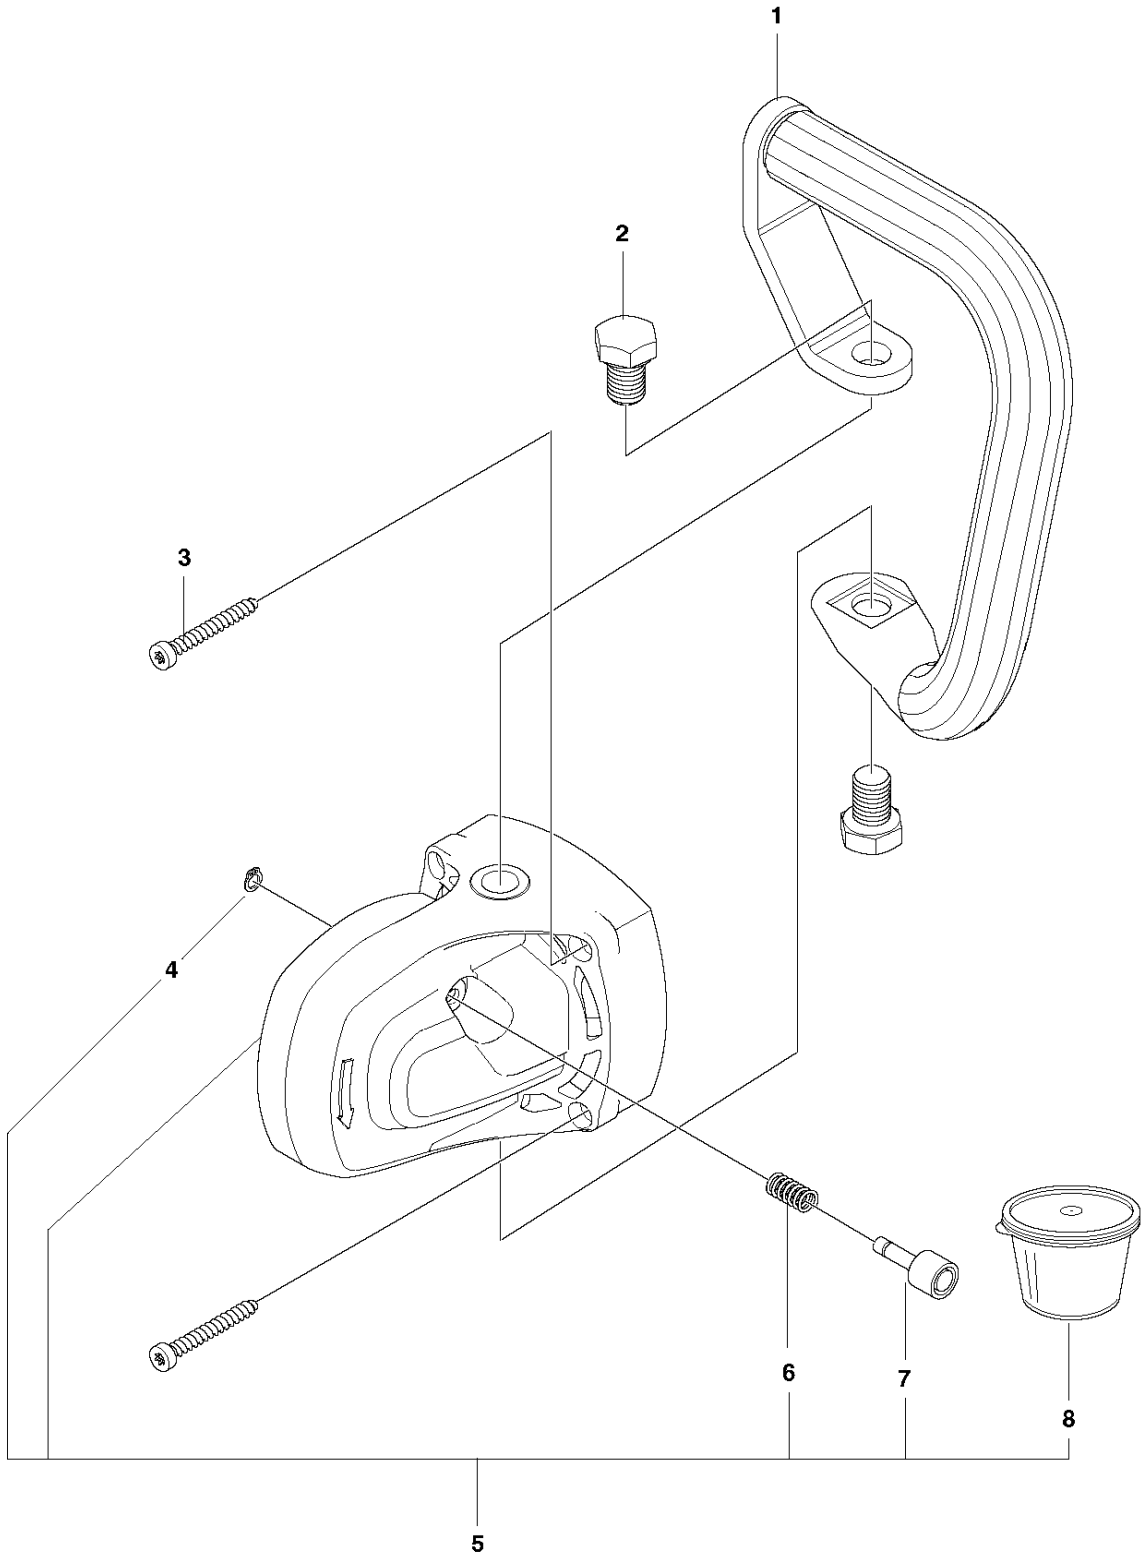

E K4000

GEAR HOUSING

K 4000, 2018-03

Ref	Part No	Description	Remark	QTY KIT
1	506 15 03-03	HANDLE		1
2	531 03 12-76	SCREW		2
3	589 58 33-01	SCREW		4
4	735 31 08-00	CIRCLIP		1
5	593 57 24-01	GEAR HOUSING ASSY	Incl 6-8	1
6	577 48 20-01	SPRING		1
7	544 90 47-01	SHAFT		1
8	593 57 13-01	GREASE		1