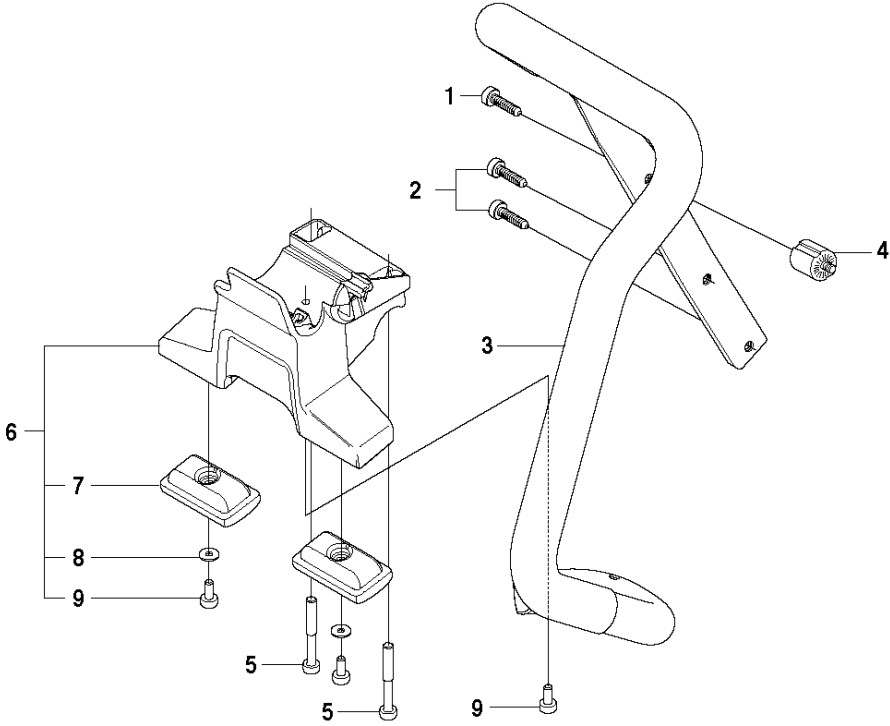

G K1270R

HANDLE

K1270R, 2016-07

Ref	Part No	Description	Remark	QTY KIT
1	503 21 53-10	SCREW ITXSCM		1
2	503 21 54-20	SCREW ITXSCT		2
3	521 95 48-01	HANDLE		1
4	501 26 97-05	ANTIVIBRATION ELEMENT		1
5	544 21 84-47	SCREW ITXSCM		2
6	525 82 04-02	GROUND SUPPORT	Incl. 7 - 9	1
7	544 81 16-01	BASE		2
8	734 11 47-41	WASHER		2
9	504 90 94-14	SCREW ITXSCT		3