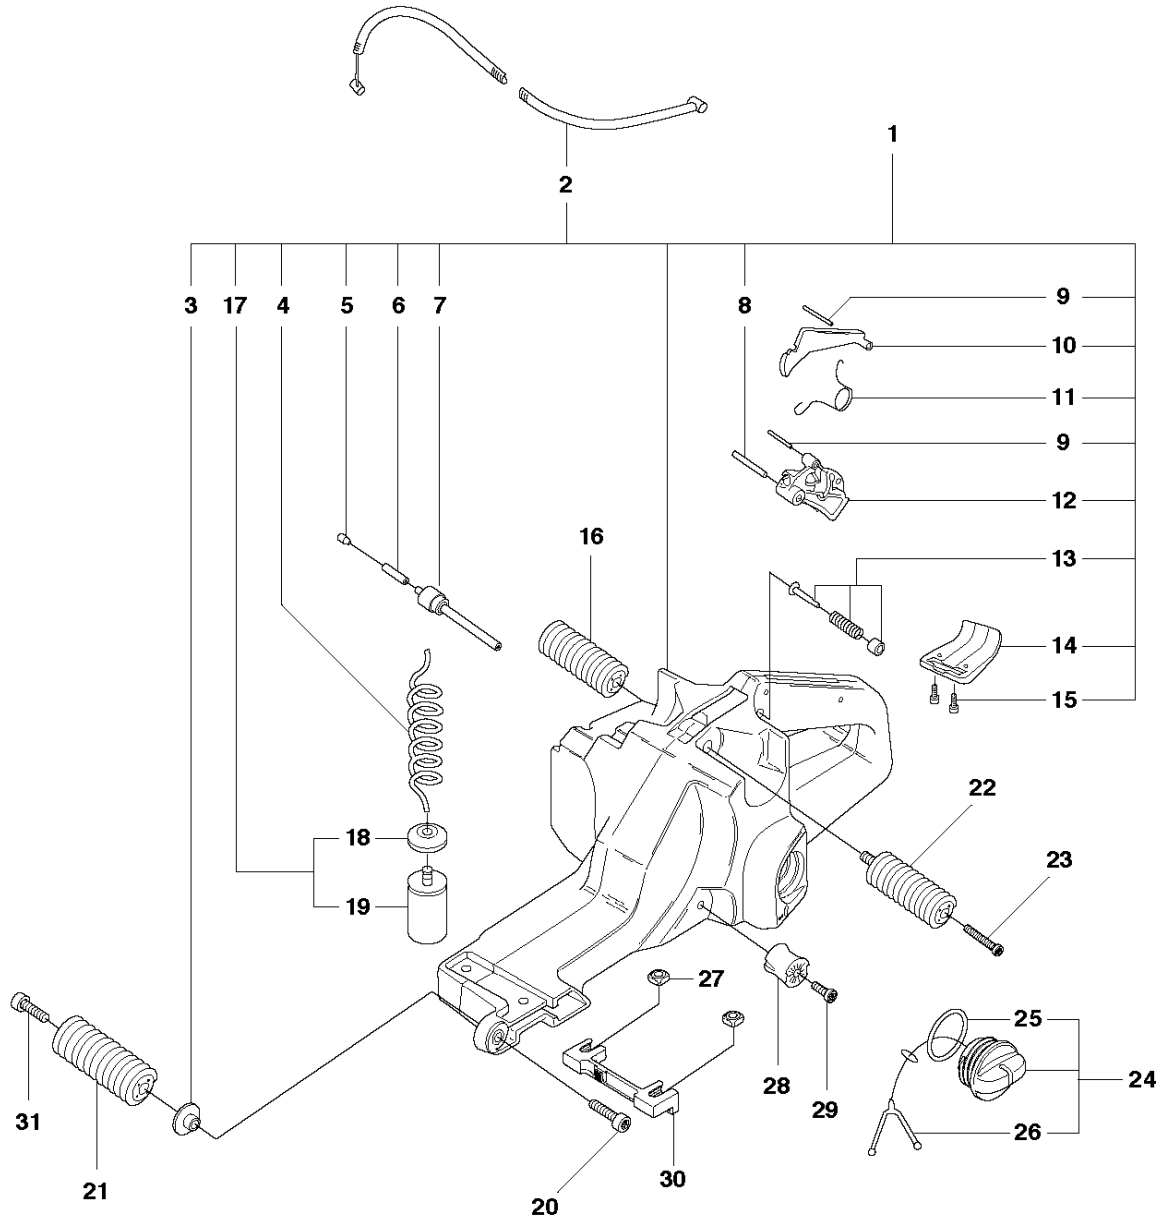

H K1270R

FUEL TANK

K1270R, 2016-07

Ref	Part No	Description	Remark	QTY	KIT
1	582 62 58-01	FUEL TANK	Incl. 1 - 15, 17	1	
2	506 28 98-02	THROTTLE CABLE ASSY		1	1
3	503 14 08-01	BUSHING		1	1
4	581 75 62-02	FUEL HOSE		1	1
5	504 35 72-01	PLUG		1	1
6	581 75 61-05	FUEL HOSE		1	1
7	506 29 39-01	TANK VENT		1	1
8	720 12 78-06	PARALLEL PIN		1	1
9	720 12 40-20	PARALLEL PIN		1	1
10	503 13 16-02	THROTTLE LOCKOUT		1	1
11	503 13 18-01	SPRING		1	1
12	503 13 36-02	THROTTLE CONTROL ASSY		1	1
13	503 14 23-01	SPÄRRSTIFT RES		1	1
14	506 23 34-01	SUPPORT		1	1
15	503 21 45-16	SCREW CRCSFT		2	1
16	585 22 63-01	ANTIVIBRATION ELEMENT		1	
17	506 26 41-11	FUEL FILTER	Incl. 18 - 19	1	1
18	506 27 11-01	HOSE CLAMP		1	17,1
19	506 26 41-01	FUEL FILTER		1	17,1
20	503 21 53-20	SCREW ITXSCM		2	
21	503 13 27-02	ANTIVIBRATION ELEMENT		1	
22	585 22 64-01	ANTIVIBRATION ELEMENT		1	
23	544 21 84-20	SCREW ITXSCM		2	
24	506 25 59-06	TANK CAP ASSY	Incl. 25 - 26	1	
25	506 29 21-01	GASKET		1	24
26	503 57 89-01	HOLDER		1	24
27	505 42 04-01	NUT		2	
28	501 81 47-01	ANTIVIBRATION ELEMENT		1	
29	503 21 53-12	SCREW ITXSCM		1	
30	574 51 22-01	NUT LOCKING		1	
31	503 21 53-25	SCREW ITXSCM		1