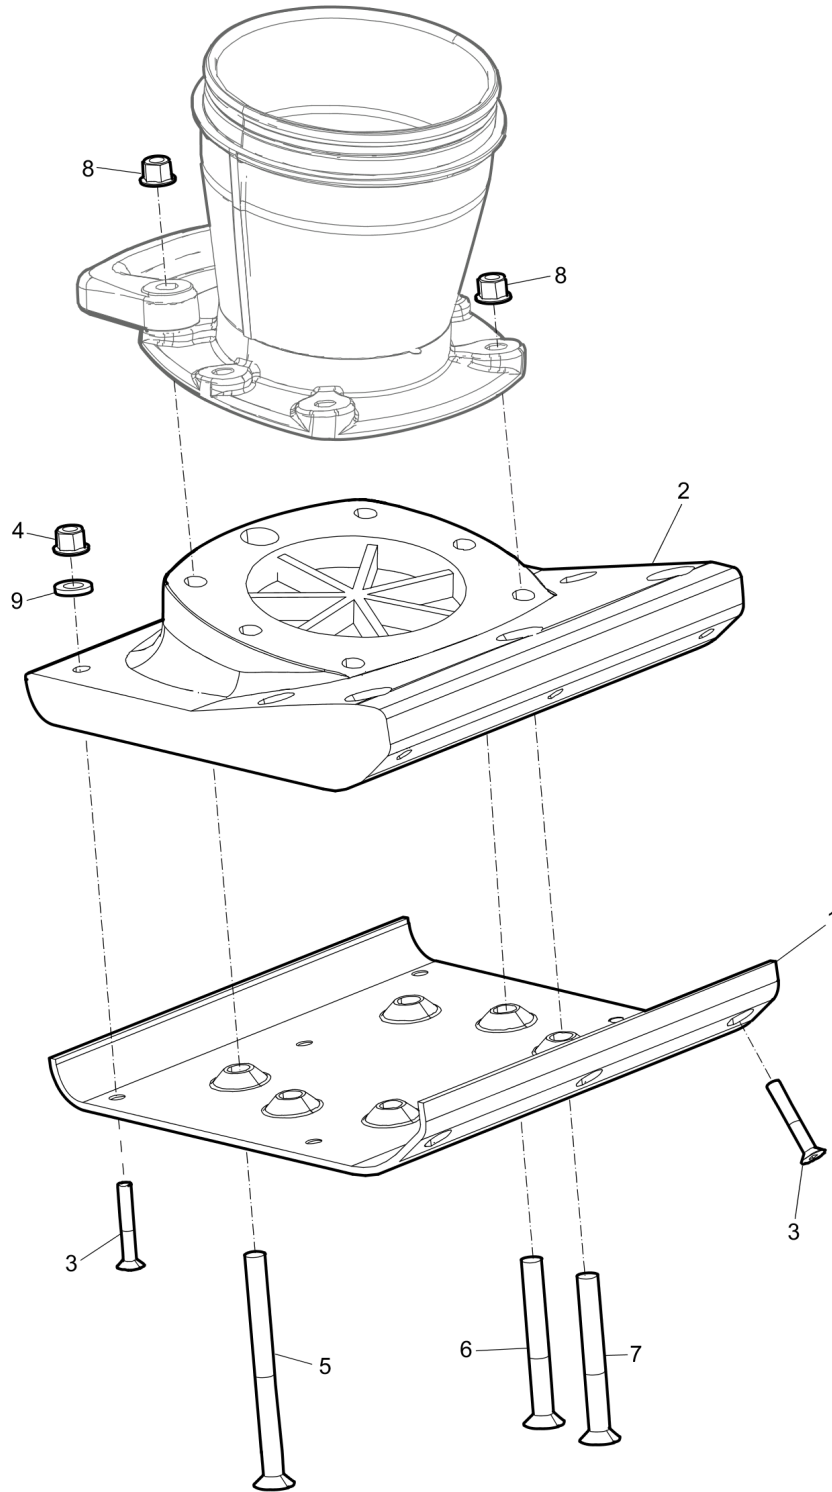

Spare parts list Foot 280 mm (11 in.)

Refer to the Parts Online web page for most up-to-date information. The printed information might be outdated.

Item	Part No.	Name	Qty	L
1	594451201	Ground plate	1	
2	594451001	Foot	1	
3	594517001	Screw, M8 x 50 mm NYLOK BLUE PATCH™(Known as TUF-LOK® in Europe)	8	A
4	-	Nut, M8 x 1.25 mm A2K	8	
5	594122401	Screw, M12 x 150 mm, 10.9, DIN608	2	B
6	594122201	Screw, M12 x 100 mm, 10.9, DIN608	2	B
7	594122301	Screw, M12 x 110 mm, 10.9, DIN608	2	B
8	594123201	Nut	6	
9	-	Washer, 8.4 x 22 x 3 mm, 0.33 x 0.87 x 0.12 in. HV300	8	

Comments for Page: Foot 280 mm (11 in.)

A | NYLOK BLUE PATCH is a trademark of Nylok Corporation. TUF-LOK is a registered trademark of Nylok Corporation in Europe.

B | GEOMET is a registered trademark of Nof Metal Coatings North America Inc.