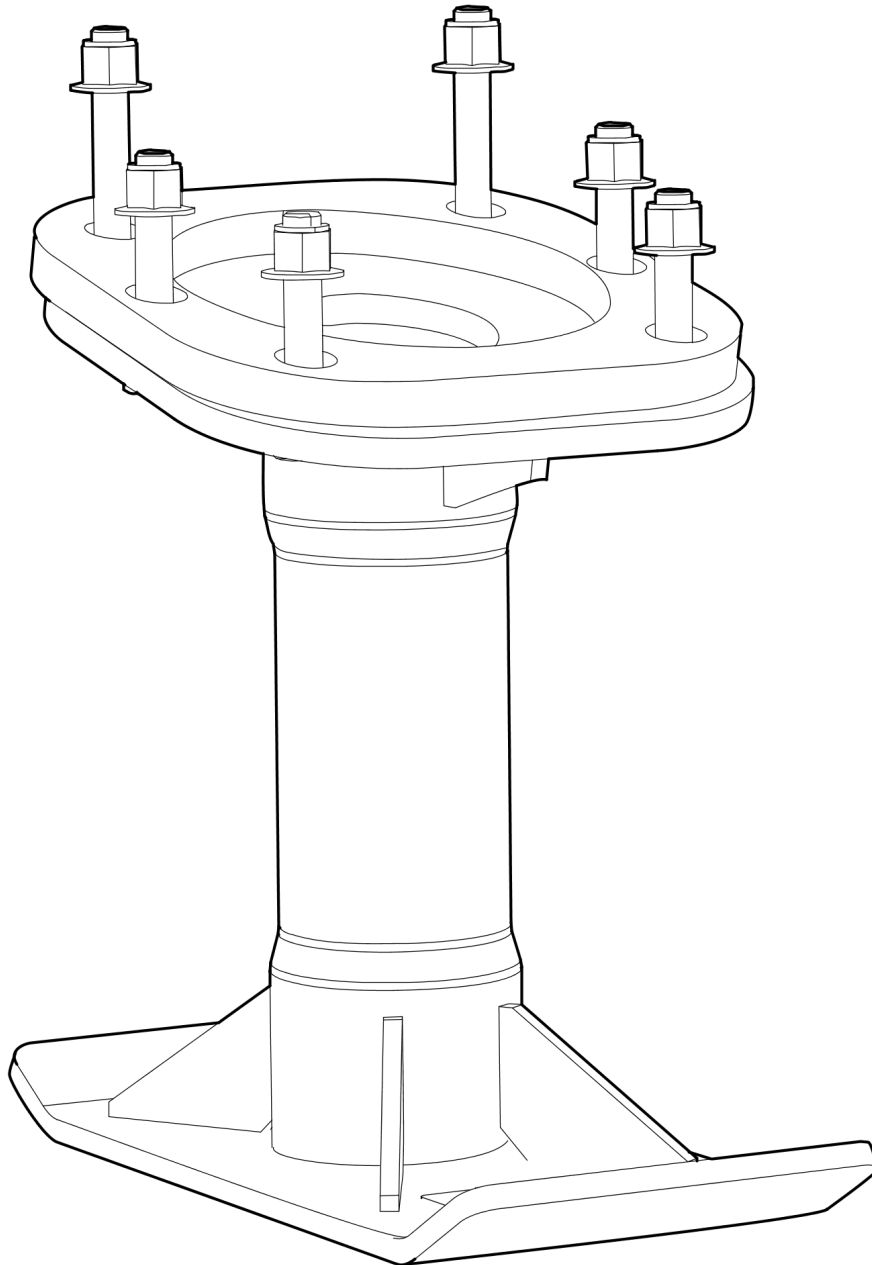

Service, repair and wear part kits Extended foot kit

Item	Part No.	Name	Qty	L
1	595462801	Extended foot kit	1	
2	-	Foot	1	
3	-	Screw, M12 x 90 mm 10.9 GEOMET®	2	A
4	-	Screw, M12 x 70 mm 10.9 GEOMET®	4	A
5	-	Nut, M12	6	
6	-	Washer, 13 x 24 x 2 mm, 0.51 x 0.98 x 0.08 in. 300 HV	6	
7	-	Instruction label	1	B

Comments for Page: Extended foot kit

A || GEOMET is a registered trademark of Nof Metal Coatings North America Inc.

B || Direction