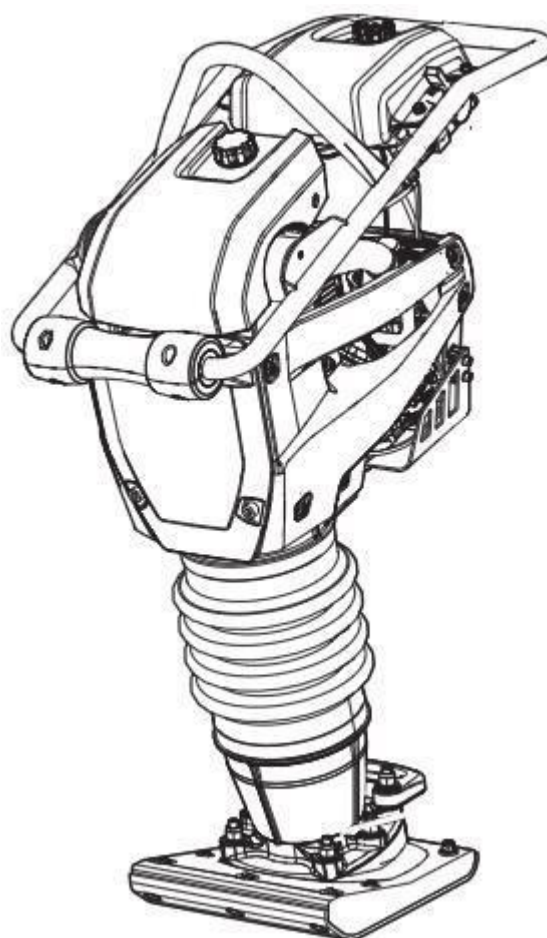

LT 6005

Spare parts list

Rammers

LT 6005

Engine: Honda GXR 120

General information

This spare parts list applies to the following:

Part number	Description
967854501	RAMMERS LT 6005 9" Indicator
967854502	RAMMERS LT 6005 11" Indicator
967926201	RAMMERS LT 6005 11" Standard