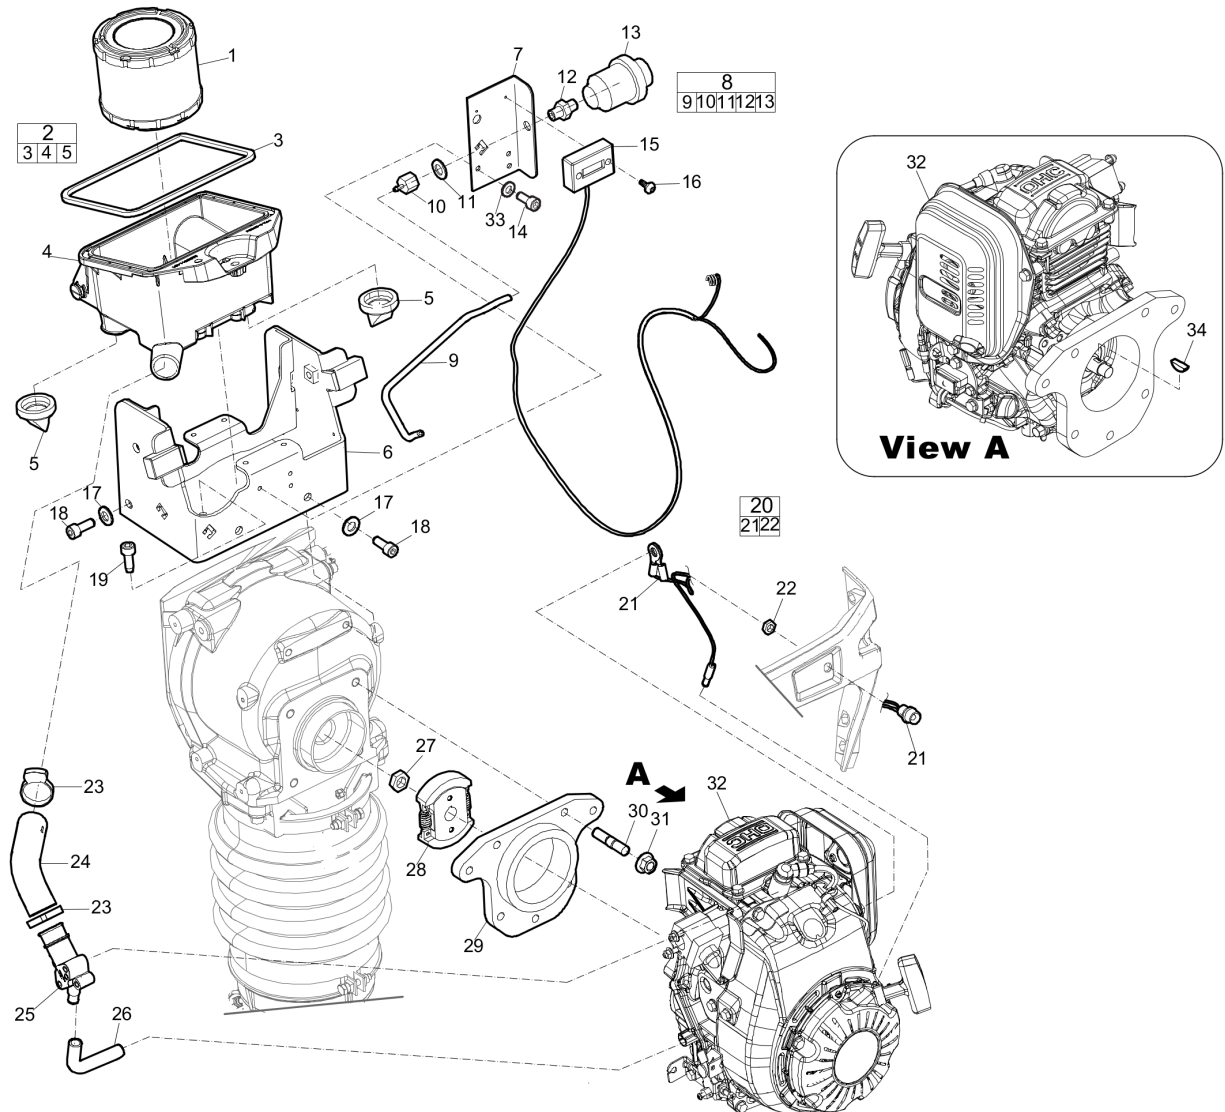

Spare parts list Air filter and engine installation

Refer to the Parts Online web page for most up-to-date information. The printed information might be outdated.

Item	Part No.	Name	Qty	L
1	594168701	Air filter, complete	1	
2	594168001	Air filter housing, complete	1	
3	594179001	Gasket	1	
4	-	Air filter housing	1	
5	594169101	Evacuator valve	2	
6	594192201	Handle bracket	1	
7	595363701	Holder	1	
8	594178301	Air filter indicator, complete	1	
9	594171401	Hose	1	
10	594171301	Connection	1	
11	594171201	Washer	1	
12	594171101	Fitting	1	
13	594171501	Air filter indicator	1	
14	595111101	Screw, M6 x 14 mm	3	
15	594169201	Hour meter	1	
16	594121701	Screw, RXK PHIL ST 2.9 x 6.5 mm	2	
17	595043901	Lock washer	4	
18	595348301	Screw	4	
19	595348101	Hex sock. screw	4	
20	594177101	Engine oil indicator, complete	1	
21	-	Wiring harness	1	
22	-	Nut	1	
23	594125901	Hose clamp	2	
24	594168301	Air intake hose	1	
25	594168101	Air hose connection	1	
26	594437601	Hose	1	
27	594122701	Nut, M12 x 1.25 mm A3K	1	
28	594161701	Centrifugal clutch, complete	1	
29	595375801	Engine adapter	1	
30	595463801	Stud, M10 x 47 mm	4	
31	595035501	Nut, fine pitch, M10 x 1.25 mm	4	
32	594177001	Engine, complete Honda GXR120RT KRD6	1	
33	595036501	Plain washer	3	
34	594460001	Key	1	

Refer to the Parts Online web page for most up-to-date information. The printed information might be outdated.