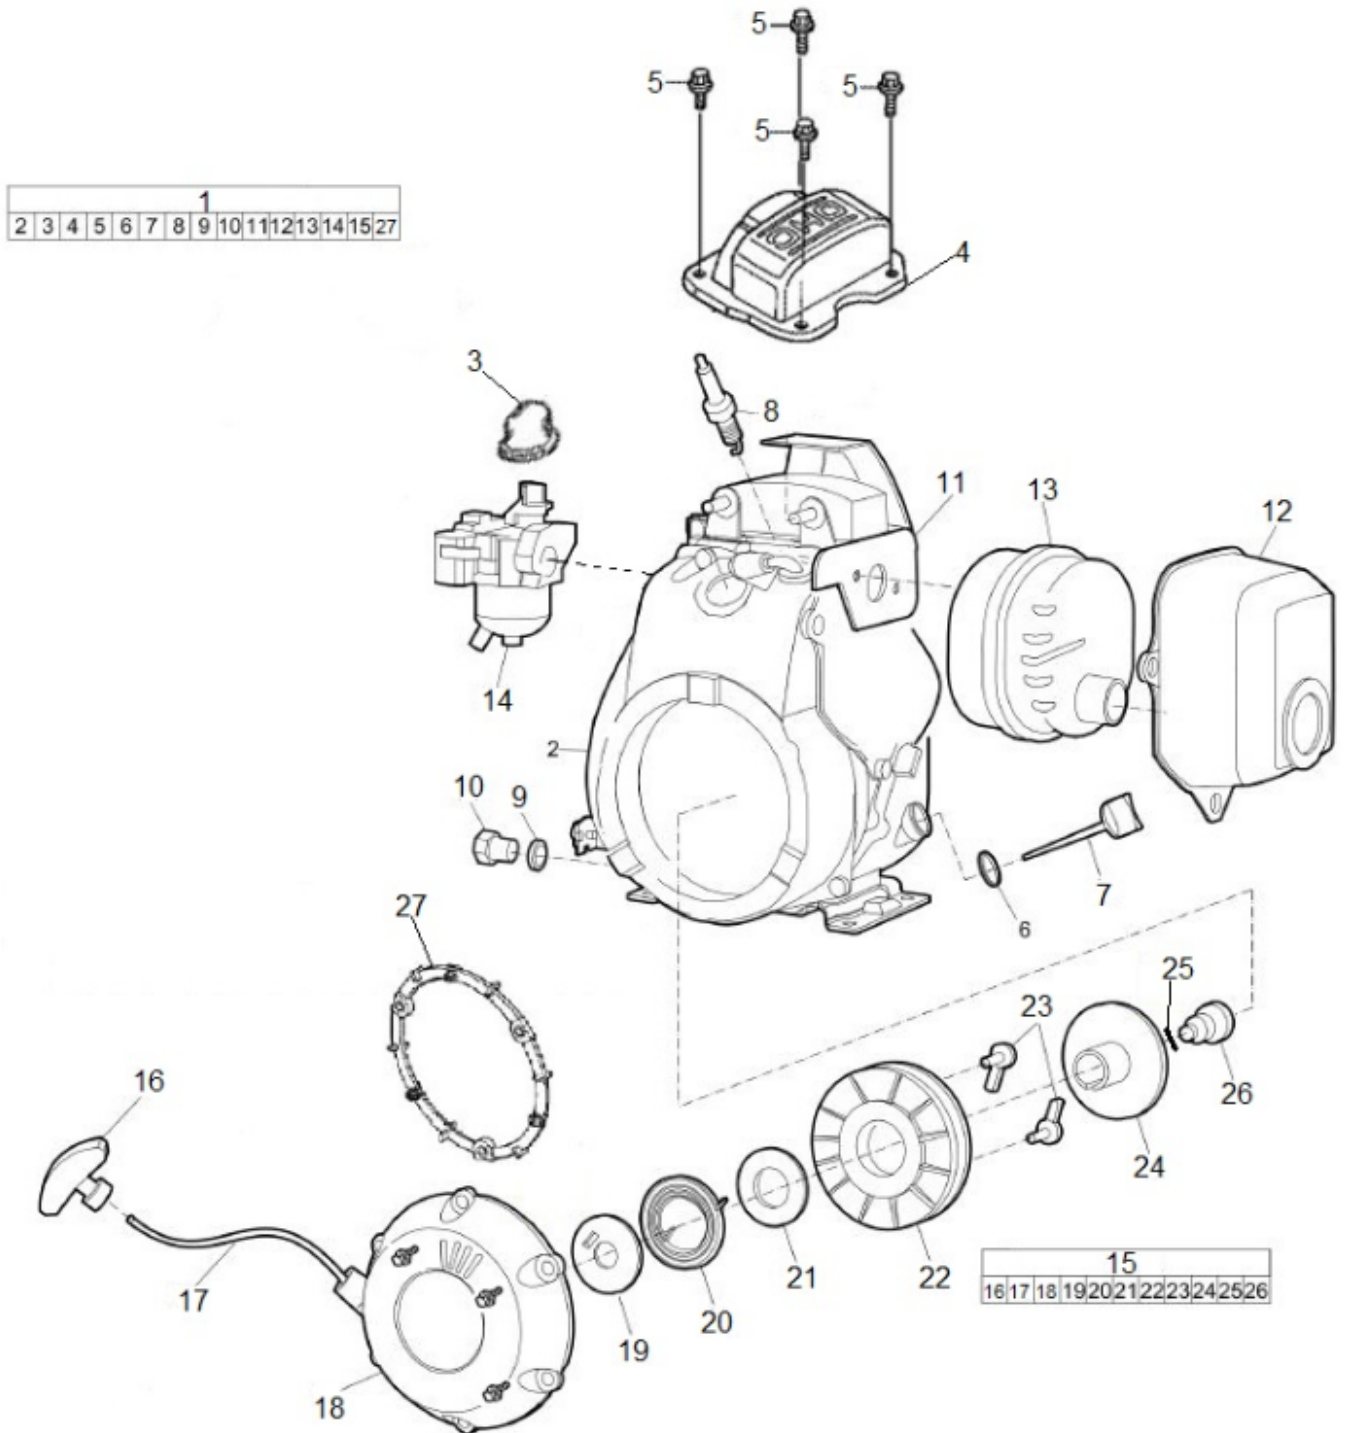

Spare parts list Engine, Honda GXR120

Item	Part No.	Name	Qty	L
1	594177001	Engine, complete Honda GXR120RT KRD6	1	
2	--	Engine	1	
3	594189901	Pump primer	1	
4	594191201	Cover, head	1	
5	594191301	Bolt, flange, 6x14 (ct200)	1	
6	595374201	Oil dipstick gasket	1	
7	595374301	Oil Dipstick CPL	1	
8	594190601	Plug, spark (cr5hsb)	1	
9	595048901	Oil plug gasket	1	
10	595374401	Oil plug	1	
11	595372401	Gasket, muffler	1	
12	595129001	Cover	1	
13	595372301	Muffler	1	
14	594213801	carburettor	1	
27	594189801	Spacer, recoil starter mounting	1	
15	594215601	Recoil starter complete	1	
16	594190201	Handle	1	
17	594190301	Rope, recoil starter	1	
18	594190001	Cover black	1	
19	594190501	Plate, slide	1	
20	594190101	Spring	1	
21	594190401	Plate, side	1	
22	595371801	Reel	1	
23	595371901	Ratchet, starter	2	
24	595372001	Guide, ratchet	1	
25	595372101	Spring, friction	1	
26	595372201	Screw, setting	1