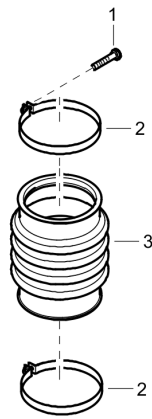

Service, repair and wear part kits Transmission repair kit

NO EXPLODED VIEW
AVAILABLE
FOR THIS BOM

Item	Part No.	Name	Qty	L
1	594655101	Repair kit, transmission	1	
2	594537401	Needle roller bearing	1	
3	594258501	Ball Bearing	1	
4	595144401	Circlip ring	1	
5	594537301	Needle roller bearing	1	
6	595045601	Snap ring	2	
7	594531701	Ball Bearing	2	
8	595353501	Internal circlip	2	
9	594537601	Sealing	1	
10	-	Nut, M12 x 1.25 mm A3K	1	
11	595355201	O-ring	1	
12	-	Screw, M10 x 25 mm 8.8 A3K	4	
13	595117701	O-Ring	1	
14	-	Washer, 10.5 x 22 x 2 mm, 0.41 x 0.87 x 0.08 in. 300 HV	4	
15	-	Screw, M10 x 35 mm 8.8 A3K	4	
16	-	Washer, 8.4 x 26 x 3 mm, 0.33 x 1.02 x 0.12 in.	1	
17	-	Screw, M8 x 25 mm 8.8 A2K	1	

Service, repair and wear part kits Extended foot kit

Item	Part No.	Name	Qty	L
1	595462801	Extended foot kit	1	
2	-	Foot	1	
3	-	Screw, M12 x 90 mm 10.9 GEOMET®	2	A
4	-	Screw, M12 x 70 mm 10.9 GEOMET®	4	A
5	-	Nut, M12	6	
6	-	Washer, 13 x 24 x 2 mm, 0.51 x 0.98 x 0.08 in. 300 HV	6	
7	-	Instruction label	1	B

Item	Part No.	Name	Qty	L
1	595033501	Hexagon bolt	2	
2	594349601	Hose clamp	2	
3	594652001	Bellows	1	

Spare parts list Handle and covers

Refer to the Parts Online web page for most up-to-date information. The printed information might be outdated.

Item	Part No.	Name	Qty	L
1	594191501	Handle	1	
2	595276101	Hood, complete	1	
3	594192101	Hood knob	1	
4	-	Hood	1	
5	595036001	Nut	4	
6	594458501	Roller	2	
7	595348301	Screw	12	
8	595111201	Screw, M6x30, 8.8	4	
9	594167301	Rear cover	1	
10	595034501	Hex. Sock. Screw	4	
11	595348101	Hex sock. screw	4	
12	595034201	Screw	16	
13	594959401	Engine cover	1	
14	594167401	Right side cover	1	
15	595036501	Plain washer	4	
16	595036601	Washer DIN125	12	
17	594759801	Top bracket	1	
18	-	Air filter housing	1	A
19	594167001	Shock absorber	2	
20	594167501	Left side cover	1	
21	595035701	Nut DIN934	4	
22	594181501	Distance sleeve	4	
23	596243501	Grommet	2	