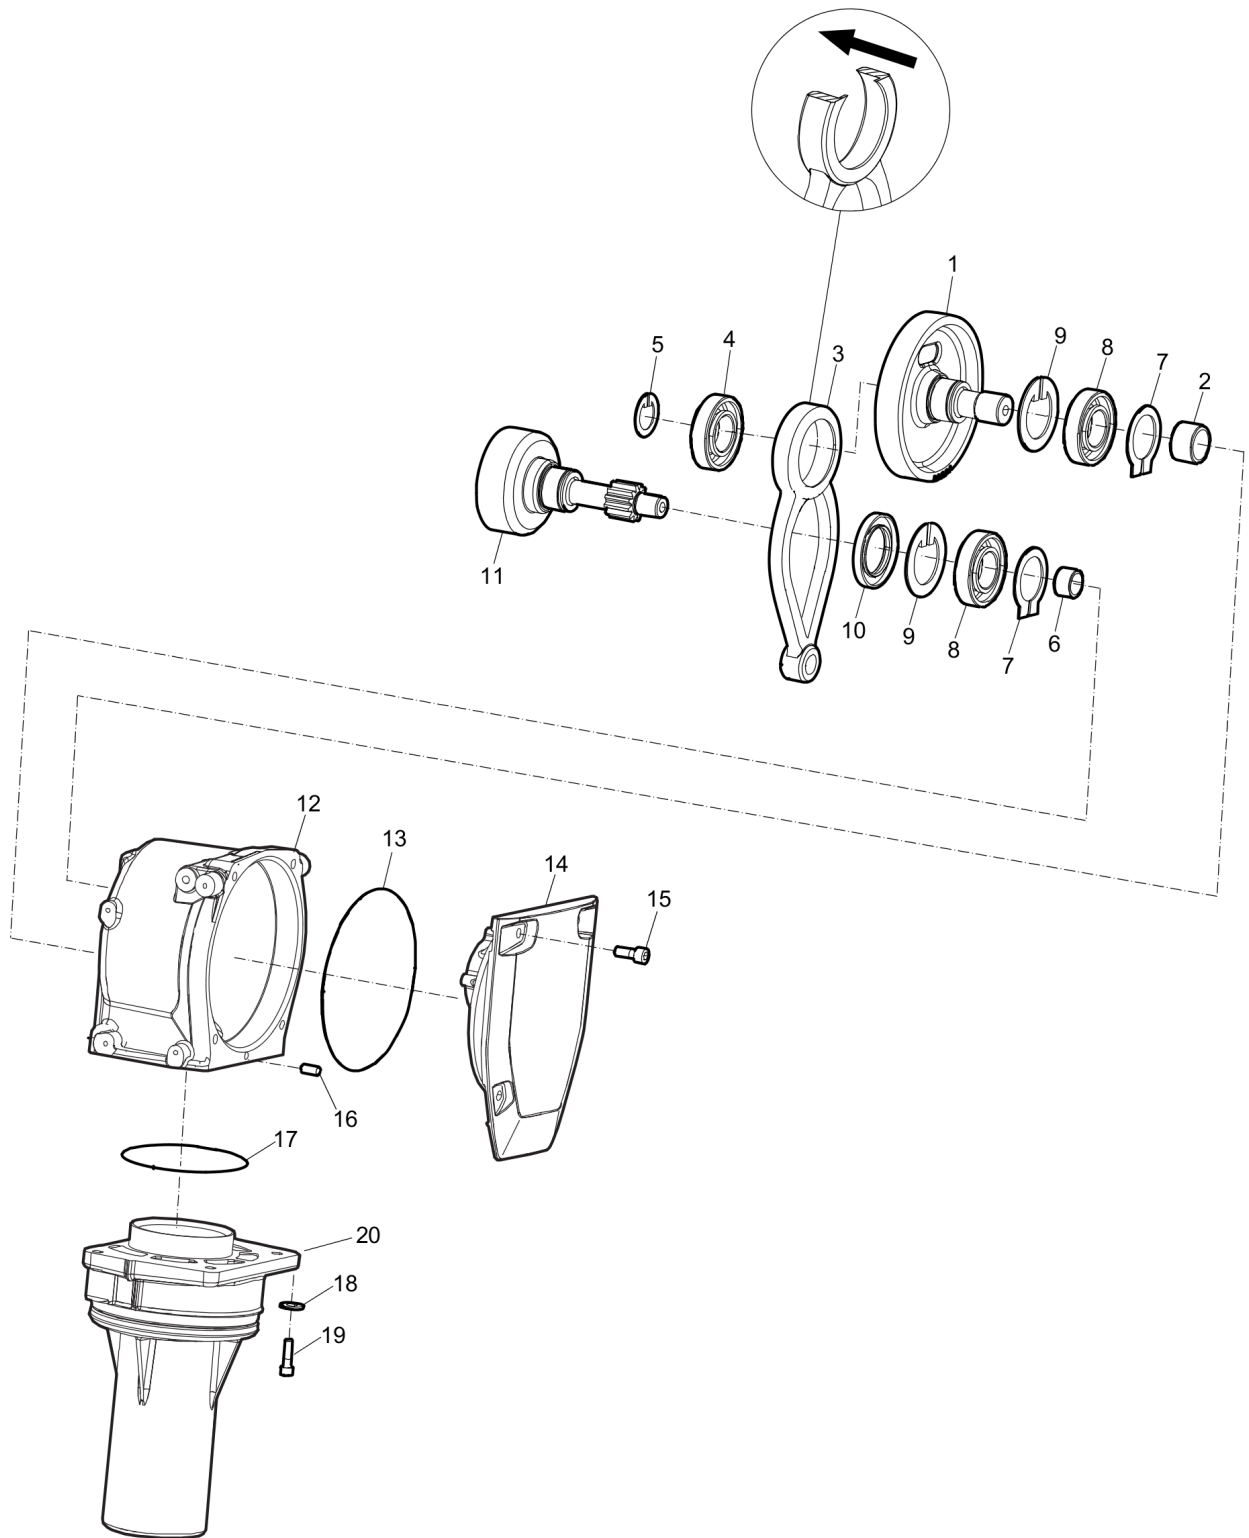

Spare parts list Transmission

Refer to the Parts Online web page for most up-to-date information. The printed information might be outdated.

Item	Part No.	Name	Qty	L
1	594753201	Gear wheel	1	
2	594537401	Needle roller bearing	1	
3	594442201	Connecting rod	1	
4	594258501	Ball Bearing	1	
5	594124701	Circlip	1	
6	594537301	Needle roller bearing	1	
7	595114001	Circlip	2	
8	594531701	Ball Bearing	2	
9	595046201	Retaining ring	2	
10	594537601	Sealing	1	
11	594444001	Shaft	1	
12	594166901	Crankcase	1	
13	595047201	O-ring	1	
14	595362901	Cover	1	
15	595179801	Hexagon socket head cap screw	4	
16	594501701	Pin	1	
17	595046901	O-ring	1	
18	595066701	plain washer	4	
19	595058301	screw M 6	4	
20	594178401	Outer tube	1