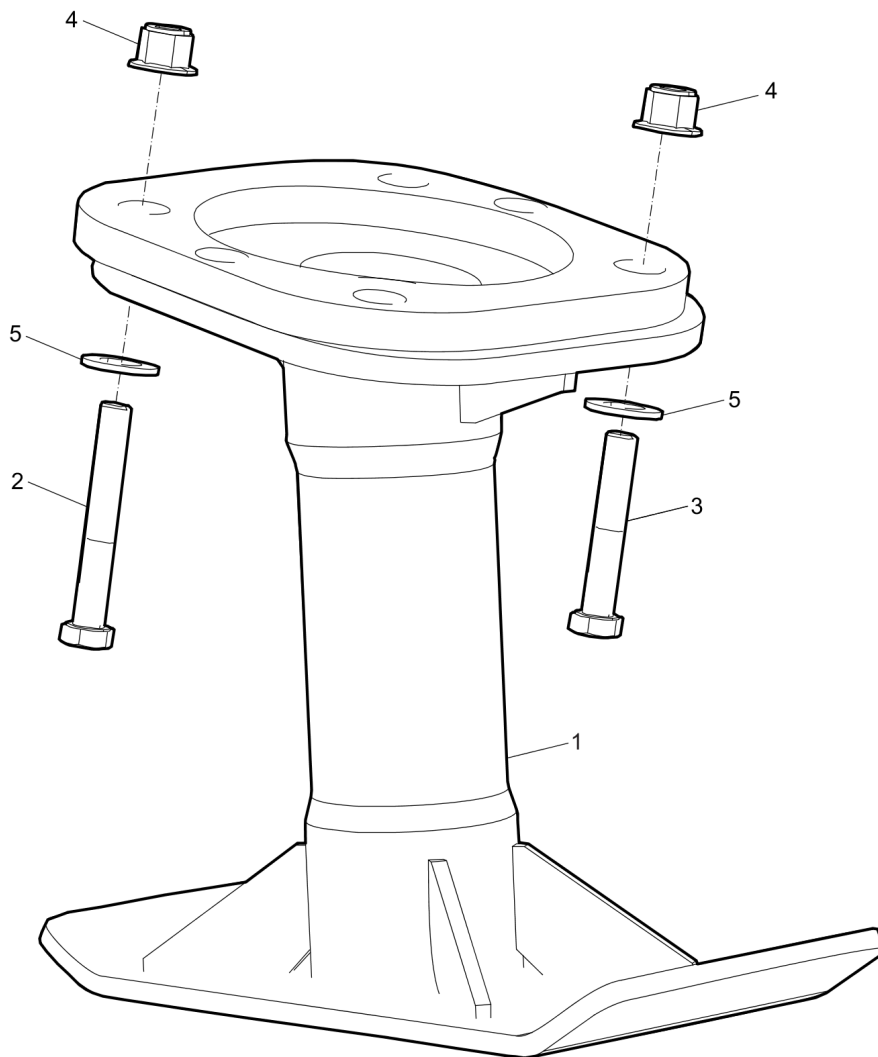

Spare parts list Extended foot

Item	Part No.	Name	Qty	L
1	594477101	Extended foot	1	
2	594546401	Screw, M12 x 90 mm 10.9 GEOMET®	2	A
3	594532401	Screw, M12 x 70 mm 10.9 GEOMET®	4	A
4	-	Nut, M12 x 1.75 mm A3K	6	
5	-	Washer, 13 x 24 x 2 mm, 0.51 x 0.98 x 0.08 in. 300 HV	6	

Comments for Page: Extended foot

A | GEOMET is a registered trademark of Nof Metal Coatings North America Inc.