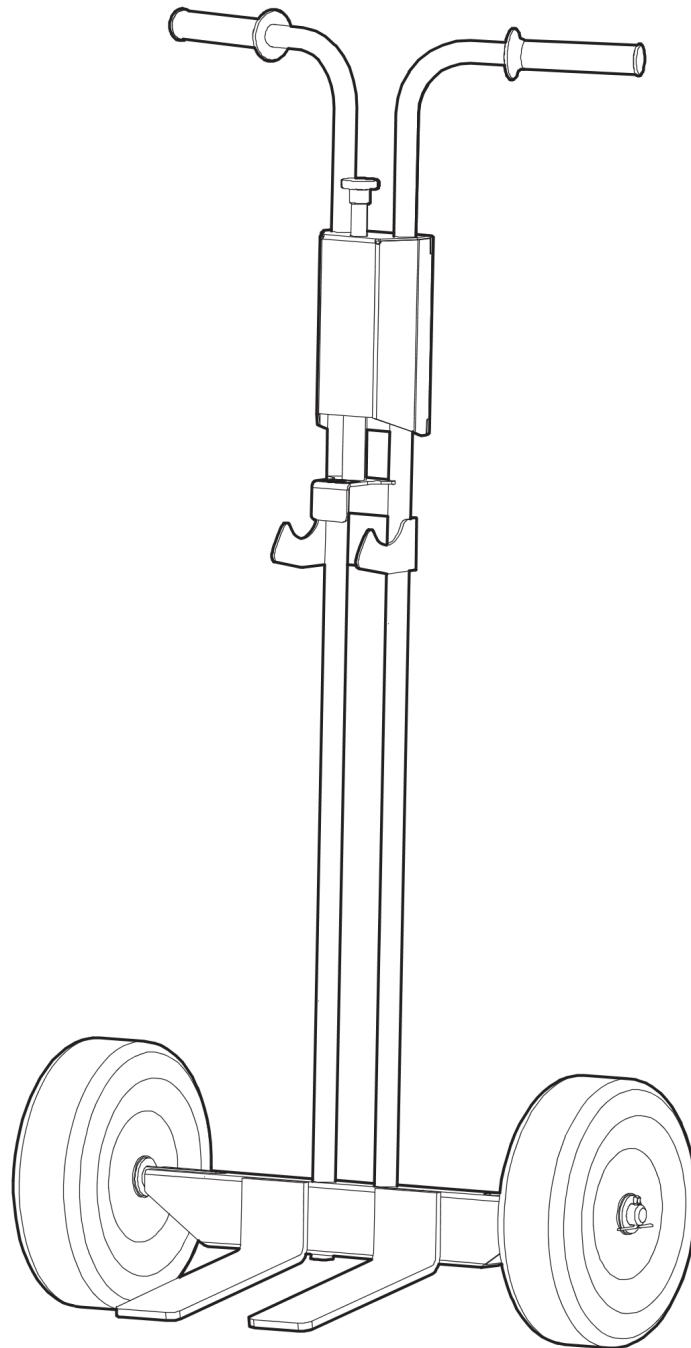

Service, repair and wear part kits Transmission repair kit

NO EXPLODED VIEW
AVAILABLE
FOR THIS BOM

Item	Part No.	Name	Qty	L
1	594655101	Repair kit, transmission	1	
2	594537401	Needle roller bearing	1	
3	594258501	Ball Bearing	1	
4	595144401	Circlip ring	1	
5	594537301	Needle roller bearing	1	
6	595045601	Snap ring	2	
7	594531701	Ball Bearing	2	
8	595353501	Internal circlip	2	
9	594537601	Sealing	1	
10	-	Nut, M12 x 1.25 mm A3K	1	
11	595355201	O-ring	1	
12	-	Screw, M10 x 25 mm 8.8 A3K	4	
13	595117701	O-Ring	1	
14	-	Washer, 10.5 x 22 x 2 mm, 0.41 x 0.87 x 0.08 in. 300 HV	4	
15	-	Screw, M10 x 35 mm 8.8 A3K	4	
16	-	Washer, 8.4 x 26 x 3 mm, 0.33 x 1.02 x 0.12 in.	1	
17	-	Screw, M8 x 25 mm 8.8 A2K	1	

Item	Part No.	Name	Qty	L
1	595363801	Indicator and hour meter kit	1	

Service, repair and wear part kits Trolley

Item	Part No.	Name	Qty	L
1	595519401	Trolley	1	

Service, repair and wear part kits Repair kit, Bellows

Item	Part No.	Name	Qty	L
1	595033501	Hexagon bolt	2	
2	594349601	Hose clamp	2	
3	594652001	Bellows	1	

Spare parts list Handle and covers

Refer to the Parts Online web page for most up-to-date information. The printed information might be outdated.