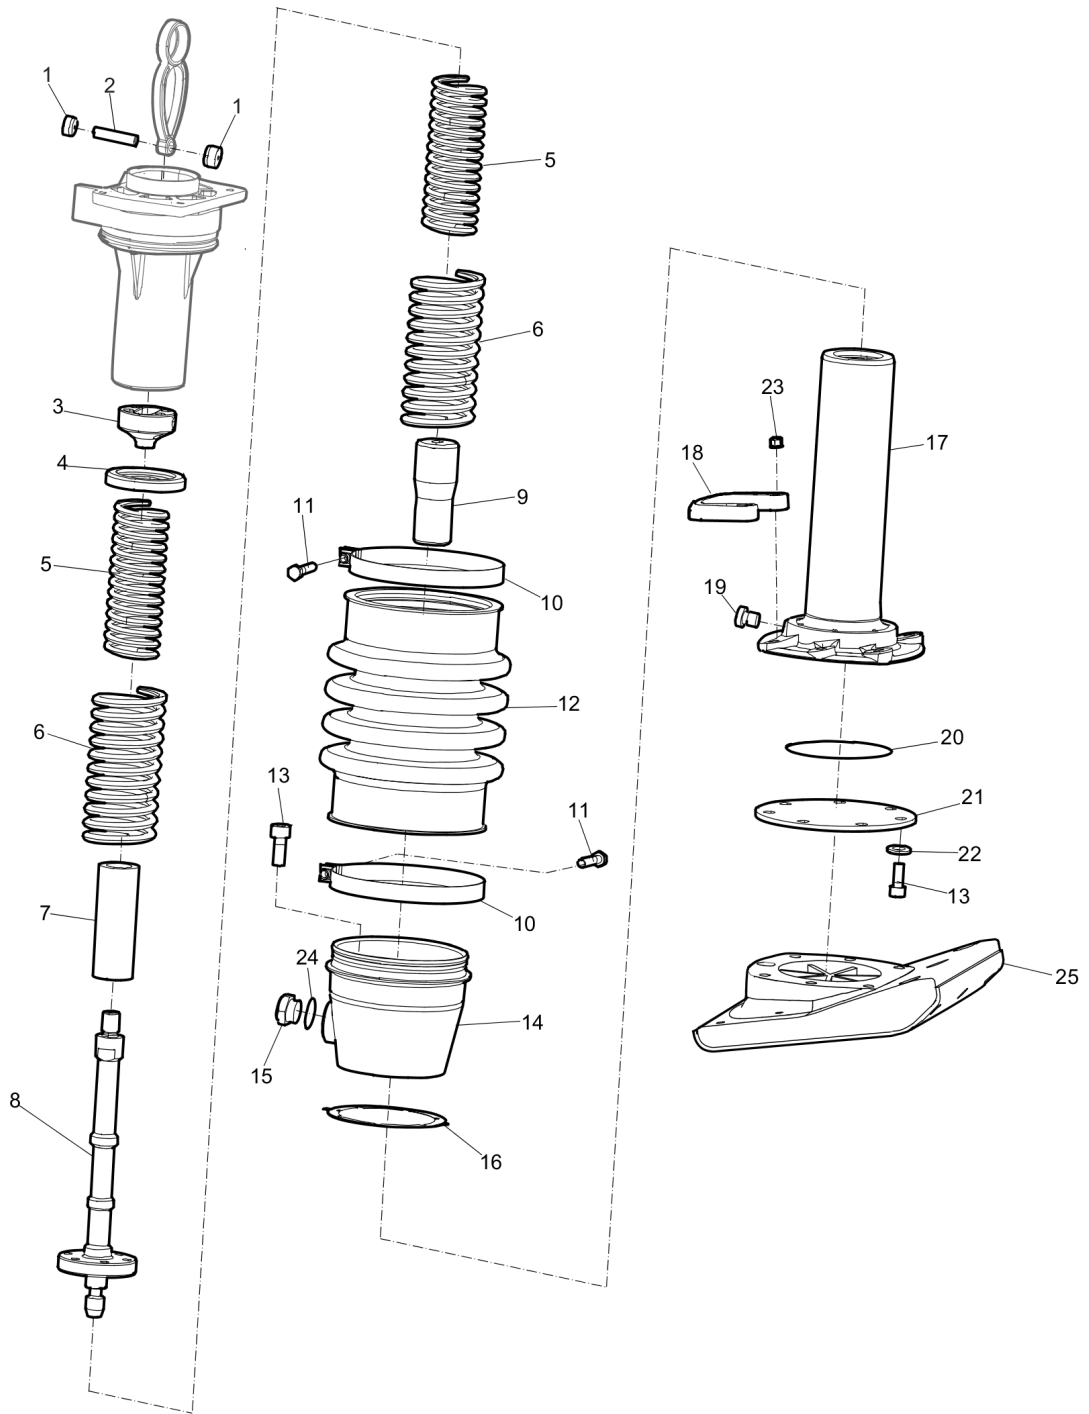

Spare parts list Extended foot

Item	Part No.	Name	Qty	L
1	594477101	Extended foot	1	
2	594546401	Screw, M12 x 90 mm 10.9 GEOMET®	2	A
3	594532401	Screw, M12 x 70 mm 10.9 GEOMET®	4	A
4	-	Nut, M12 x 1.75 mm A3K	6	
5	-	Washer, 13 x 24 x 2 mm, 0.51 x 0.98 x 0.08 in. 300 HV	6	

Item	Part No.	Name	Qty	L
1	594753201	Gear wheel	1	
2	594537401	Needle roller bearing	1	
3	594442201	Connecting rod	1	
4	594258501	Ball Bearing	1	
5	594124701	Circlip	1	
6	594537301	Needle roller bearing	1	
7	595114001	Circlip	2	
8	594531701	Ball Bearing	2	
9	595046201	Retaining ring	2	
10	594537601	Sealing	1	
11	594444001	Shaft	1	
12	594166901	Crankcase	1	
13	595047201	O-ring	1	
14	595362901	Cover	1	
15	595179801	Hexagon socket head cap screw	4	
16	594501701	Pin	1	
17	595046901	O-ring	1	
18	595066701	plain washer	4	
19	595058301	screw M 6	4	
20	594178401	Outer tube	1	

Spare parts list Spring unit

Refer to the Parts Online web page for most up-to-date information. The printed information might be outdated.

Item	Part No.	Name	Qty	L
1	594444301	Plug	2	
2	594444101	Piston bolt	1	
3	594447401	Rod piston head	1	
4	594456301	Lid	1	
5	594441801	Spring	2	
6	594441701	Spring	2	
7	594441901	Stop	1	
8	594456001	Rod piston	1	
9	594442001	Stop	1	
10	594349601	Hose clamp	2	
11	595033501	Hexagon bolt	2	
12	594652001	Bellows	1	
13	595058501	Screw	12	
14	594474301	Bellows support	1	
15	594518501	Sight plug	1	
16	594455901	Gasket	1	
17	594456101	Inner tube	1	
18	594458201	Handle	1	
19	594537501	Plug	1	
20	595047101	O-ring	1	
21	594451101	Lid	1	
22	595047701	Seal ring	6	
23	594123301	Nut, M12, 10.9	2	
24	594518401	Fiber washer	1	
25	594193401	Foot	1	