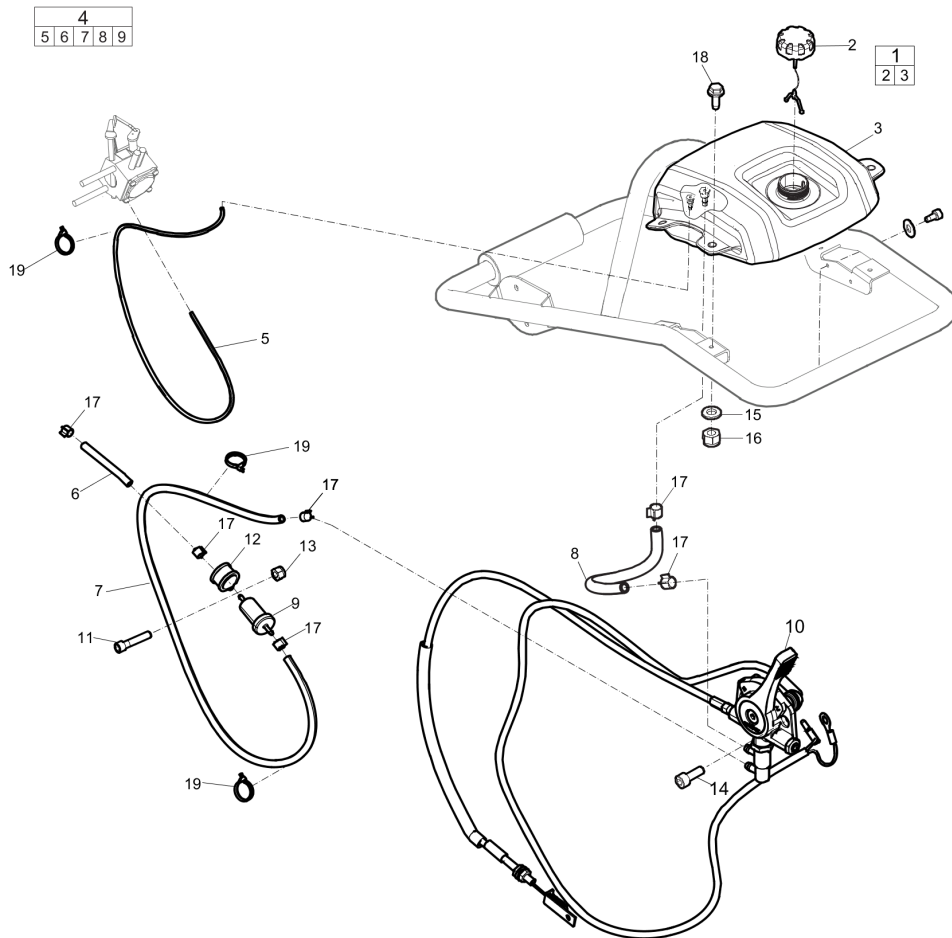

Spare parts list Throttle control and fuel system

Item	Part No.	Name	Qty	L
1	594210901	Fuel tank, complete	1	
2	594169901	Fuel cap	1	
3	-	Fuel tank	1	
4	594193701	Fuel hose kit	1	
5	594189601	Fuel hose	1	A
6	594759301	Fuel hose	1	B
7	594189501	Fuel hose	1	C
8	594758901	Fuel hose	1	D
9	594192901	Fuel Filter	1	
10	594189401	Throttle control,complete	1	
11	-	Screw M6 x 20 mm 8.8 A2K	1	
12	594125701	Pipe clamp	1	
13	-	Nut	1	
14	595349701	Countersunk hex. Sock. screw	2	
15	595036501	Plain washer	4	
16	595036001	Nut	4	
17	594125801	Hose clamp	6	
18	594119601	Screw, M6 x 20 mm	4	
19	594126001	Cable tie	3	

Comments for Page: Throttle control and fuel system

(L)OCAL REMARKS

A || L = 920 mm Tygon LP1200 D = (3/32")

B || L = 72 mm Tygon LP1200 D = (3/16")

C|| L =830 mm Tygon LP1200 D = (3/16")

D || L = 180 mm Tygon LP1200 D = (3/16")