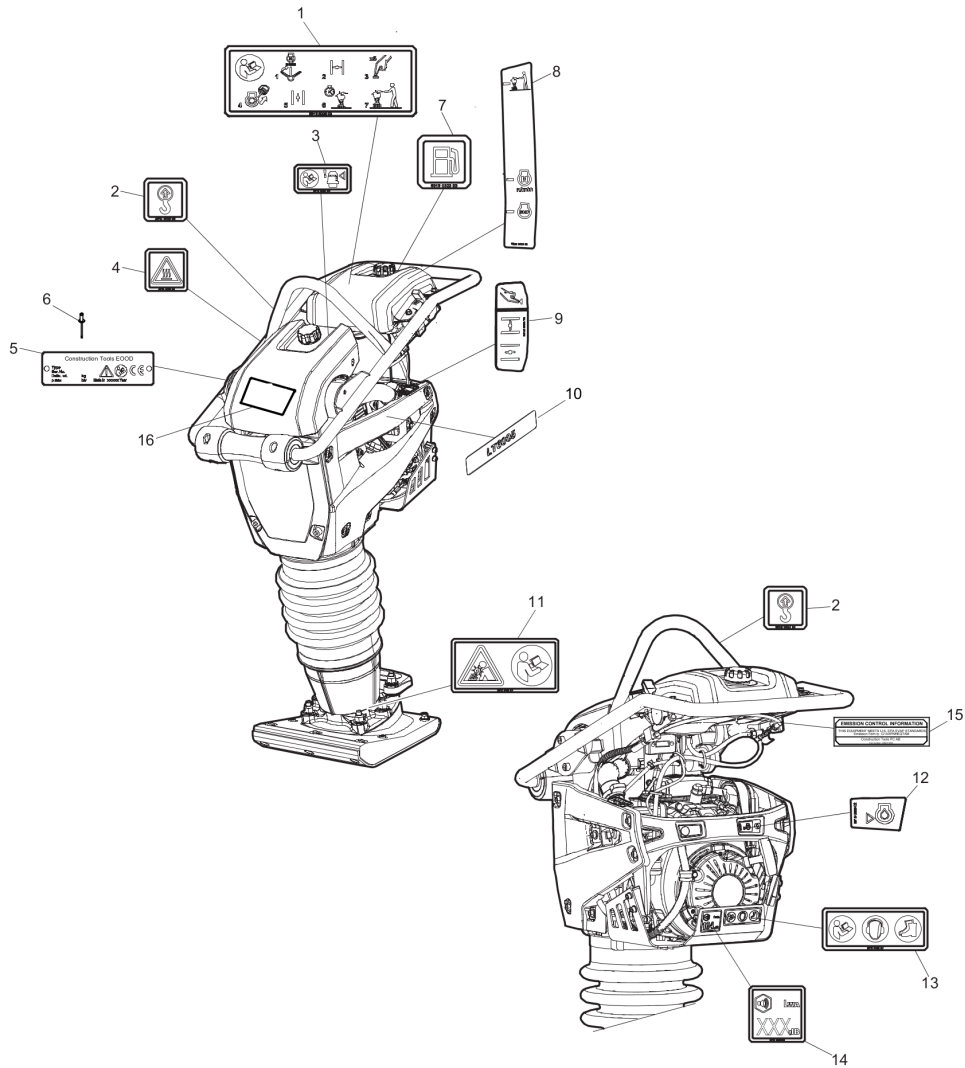

Spare parts list Labels

Refer to the Parts Online web page for most up-to-date information. The printed information might be outdated.

Item	Part No.	Name	Qty	L
1	594661401	Label, start instruction	1	
2	594659901	Label, lifting point	2	
3	594660001	Label, air filter indicator	1	
4	594659801	Safety label, hot surfaces	1	
5	-	Data plate (Not available separately)	1	
6	-	Rivet	2	
7	594660201	Label, fuel	1	
8	594660101	Label, start instruction	1	
9	594661101	Label, engine choke and primer pump	1	
10	594172901	Product label "LT 6005"	2	
11	594514401	Safety label, compressed spring package	1	
12	594661301	Label, engine oil indicator	1	
13	594659601	Safety label, read instructions, ear protection and safety boots	1	
14	-	Sound power label	1	
15	594170301	Information label, emission control information	1	
16	595376001	Product label	1