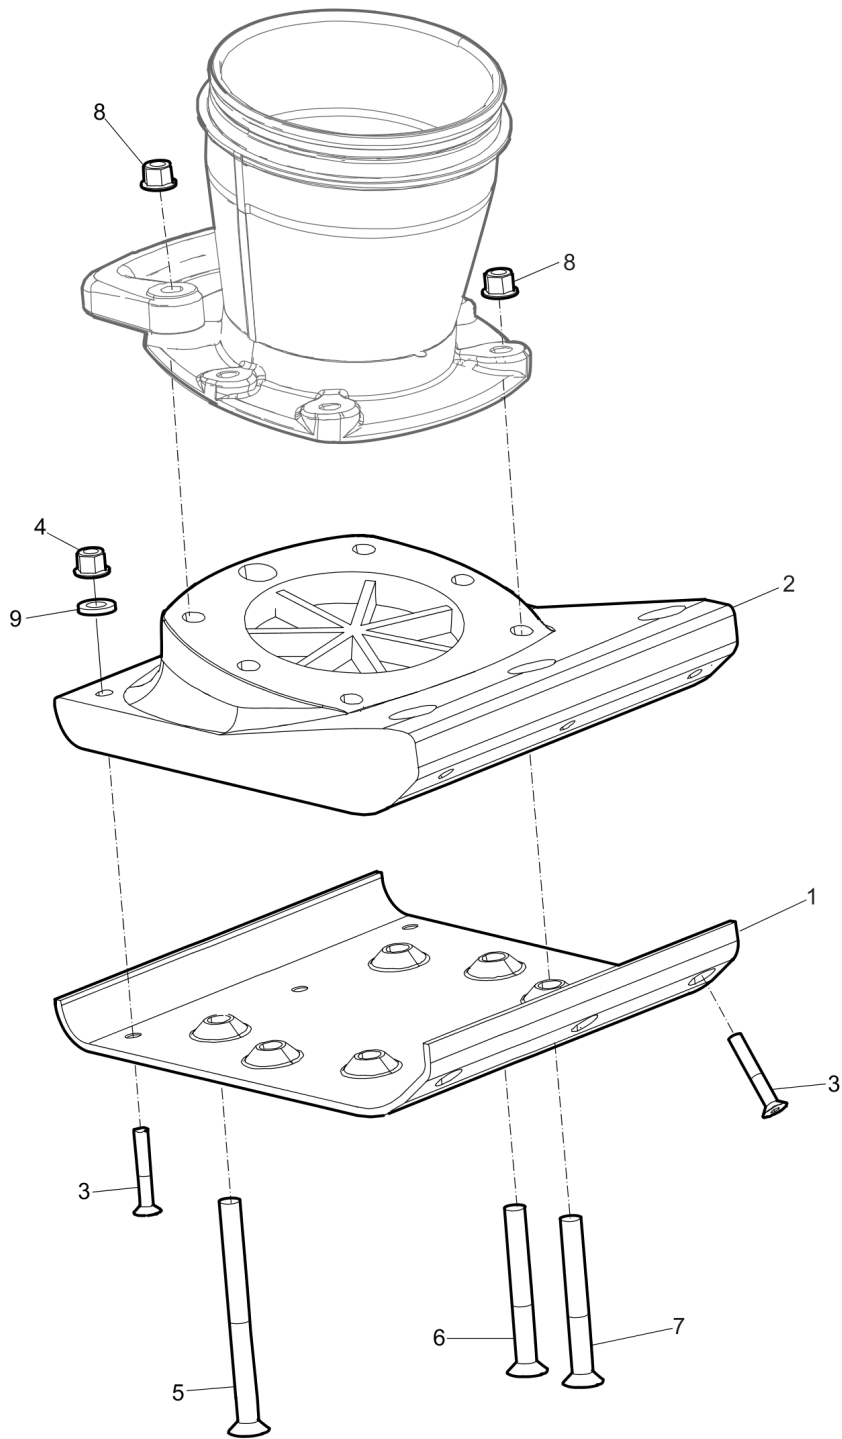

Spare parts list Foot 230 mm (9 in.)

Refer to the Parts Online web page for most up-to-date information. The printed information might be outdated.

Item	Part No.	Name	Qty	L
1	594452001	Ground plate	1	
2	594452101	Foot	1	
3	594517001	Screw, M8 x 50 mm NYLOK BLUE PATCH™(Known as TUF-LOK® in Europe)	6	A
4	595064601	Lock nut, M8x1.25 mm A2K	6	
5	594517201	Screw, M12 x 150 mm 10.9 GEOMET®	2	B
6	594514301	Screw, M12 x 100 mm 10.9 GEOMET®	2	B
7	594517101	Screw, M12 x 110 mm 10.9 GEOMET®	2	B
8	-	Nut, M12 x 1.75 mm A3K	6	
9	-	Washer, 8.4 x 22 x 3 mm, 0.33 x 0.87 x 0.12 in. HV300	6	

Comments for Page: Foot 230 mm (9 in.)

A | NYLOK BLUE PATCH is a trademark of Nylok Corporation. TUF-LOK is a registered trademark of Nylok Corporation in Europe.

B | GEOMET is a registered trademark of Nof Metal Coatings North America Inc.