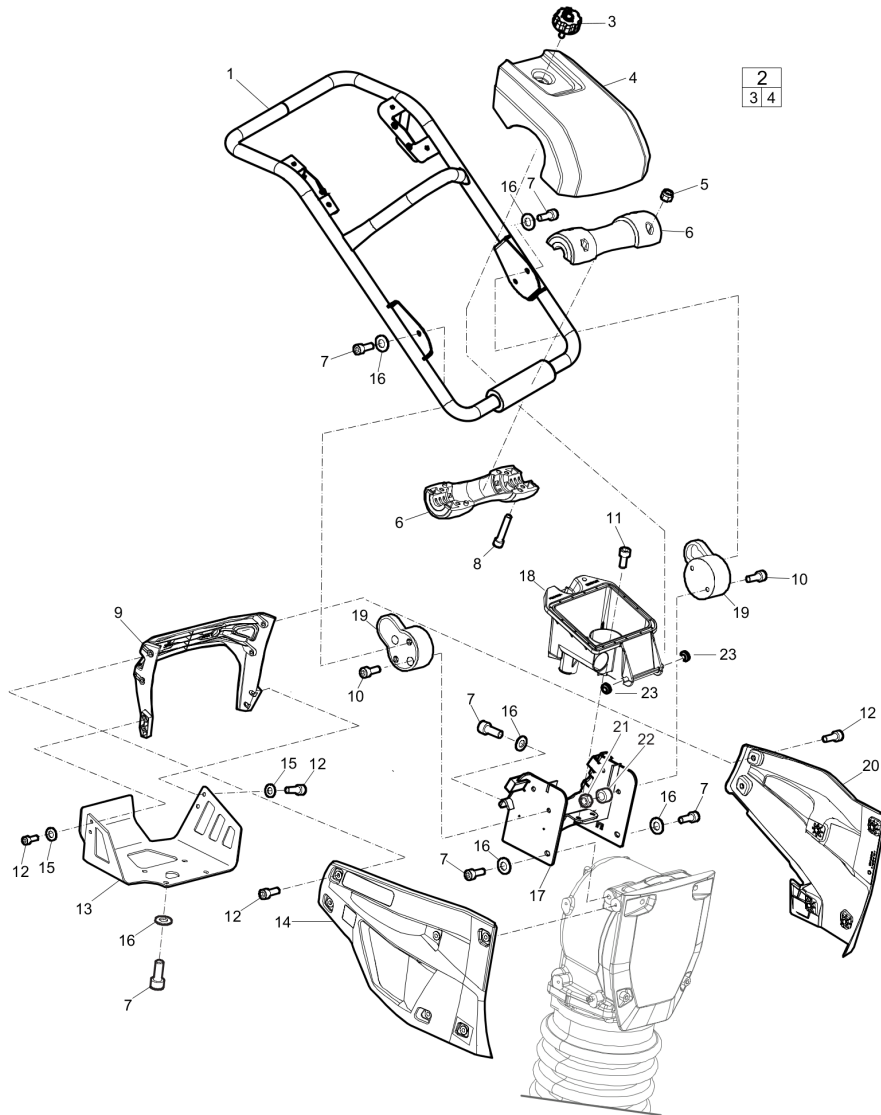

Spare parts list Handle and covers

Refer to the Parts Online web page for most up-to-date information. The printed information might be outdated.

Item	Part No.	Name	Qty	L
1	594191501	Handle	1	
2	595276101	Hood, complete	1	
3	594192101	Hood knob	1	
4	-	Hood	1	
5	595036001	Nut	4	
6	594458501	Roller	2	
7	595348301	Screw	12	
8	595111201	Screw, M6x30, 8.8	4	
9	594167301	Rear cover	1	
10	595034501	Hex. Sock. Screw	4	
11	595348101	Hex sock. screw	4	
12	595034201	Screw	16	
13	594959401	Engine cover	1	
14	594167401	Right side cover	1	
15	595036501	Plain washer	4	
16	595036601	Washer DIN125	12	
17	594759801	Top bracket	1	
18	-	Air filter housing	1	A
19	594167001	Shock absorber	2	
20	594167501	Left side cover	1	
21	595035701	Nut DIN934	4	
22	594181501	Distance sleeve	4	
23	596243501	Grommet	2	

Comments for Page: Handle and covers

A || See section " Air filter and engine installation"